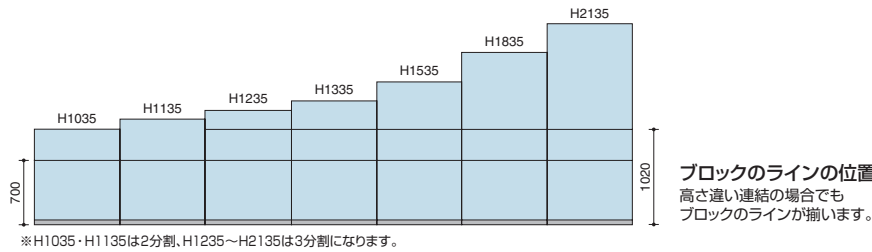

H	W900				W1000				W1100				W1200			
	品番		価格	品番		価格	品番		価格	品番		価格	品番		価格	
	W	P81		W	P81		W	P81		W	P81		W	P81		
1035	PP-FXW0910	PP-FXN0910	¥65,500	PP-FXW1010	PP-FXN1010	¥67,600	PP-FXW1110	PP-FXN1110	¥68,600	PP-FXW1210	PP-FXN1210	¥69,400				
1135	PP-FXW0911	PP-FXN0911	¥67,800	PP-FXW1011	PP-FXN1011	¥69,700	PP-FXW1111	PP-FXN1111	¥70,800	PP-FXW1211	PP-FXN1211	¥71,600				
1235	PP-FXW0912	PP-FXN0912	¥70,800	PP-FXW1012	PP-FXN1012	¥72,500	PP-FXW1112	PP-FXN1112	¥73,500	PP-FXW1212	PP-FXN1212	¥74,400				
1335	PP-FXW0913	PP-FXN0913	¥74,100	PP-FXW1013	PP-FXN1013	¥77,800	PP-FXW1113	PP-FXN1113	¥79,000	PP-FXW1213	PP-FXN1213	¥80,200				
1535	PP-FXW0915	PP-FXN0915	¥79,800	PP-FXW1015	PP-FXN1015	¥83,400	PP-FXW1115	PP-FXN1115	¥85,100	PP-FXW1215	PP-FXN1215	¥86,200				
1835	PP-FXW0918	PP-FXN0918	¥90,400	PP-FXW1018	PP-FXN1018	¥93,100	PP-FXW1118	PP-FXN1118	¥95,000	PP-FXW1218	PP-FXN1218	¥96,300				
2135	PP-FXW0921	PP-FXN0921	¥104,000	PP-FXW1021	PP-FXN1021	¥107,000	PP-FXW1121	PP-FXN1121	¥110,000	PP-FXW1221	PP-FXN1221	¥111,000				

- ●パネル芯材/MDF ●笠木/樹脂押出材(ABS) ●エンドカバー/樹脂押出材(ABS)
- ●巾木/スチール ●W、P81はトリムの色を表しています。
- ●連結金具付属 ●品番内の□には、クロスの色記号(P.659)が入ります。

■全面クロスブロックパネル ●クロスは、P.661のスタンダードクロスJT・HSNよりお選びください。

H	W450				W600				W700				W800			
	品番		価格	品番		価格	品番		価格	品番		価格	品番		価格	
	W	P81		W	P81		W	P81		W	P81		W	P81		
1035	PP-FXWB0410	PP-FXNB0410	¥71,700	PP-FXWB0610	PP-FXNB0610	¥71,900	PP-FXWB0710	PP-FXNB0710	¥75,200	PP-FXWB0810	PP-FXNB0810	¥76,600				
1135	PP-FXWB0411	PP-FXNB0411	¥74,100	PP-FXWB0611	PP-FXNB0611	¥74,400	PP-FXWB0711	PP-FXNB0711	¥78,300	PP-FXWB0811	PP-FXNB0811	¥79,200				
1235	PP-FXWB0412	PP-FXNB0412	¥77,000	PP-FXWB0612	PP-FXNB0612	¥77,200	PP-FXWB0712	PP-FXNB0712	¥78,400	PP-FXWB0812	PP-FXNB0812	¥79,800				
1335	PP-FXWB0413	PP-FXNB0413	¥80,300	PP-FXWB0613	PP-FXNB0613	¥80,600	PP-FXWB0713	PP-FXNB0713	¥86,600	PP-FXWB0813	PP-FXNB0813	¥87,600				
1535	PP-FXWB0415	PP-FXNB0415	¥85,300	PP-FXWB0615	PP-FXNB0615	¥86,200	PP-FXWB0715	PP-FXNB0715	¥93,100	PP-FXWB0815	PP-FXNB0815	¥94,100				
1835	PP-FXWB0418	PP-FXNB0418	¥93,100	PP-FXWB0618	PP-FXNB0618	¥94,300	PP-FXWB0718	PP-FXNB0718	¥104,000	PP-FXWB0818	PP-FXNB0818	¥106,000				
2135	PP-FXWB0421	PP-FXNB0421	¥107,000	PP-FXWB0621	PP-FXNB0621	¥108,000	PP-FXWB0721	PP-FXNB0721	¥119,000	PP-FXWB0821	PP-FXNB0821	¥122,000				

H	W900				W1000				W1100				W1200			
	品番		価格	品番		価格	品番		価格	品番		価格	品番		価格	
	W	P81		W	P81		W	P81		W	P81		W	P81		
1035	PP-FXWB0910	PP-FXNB0910	¥78,700	PP-FXWB1010	PP-FXNB1010	¥81,100	PP-FXWB1110	PP-FXNB1110	¥82,200	PP-FXWB1210	PP-FXNB1210	¥83,100				
1135	PP-FXWB0911	PP-FXNB0911	¥81,400	PP-FXWB1011	PP-FXNB1011	¥83,600	PP-FXWB1111	PP-FXNB1111	¥84,900	PP-FXWB1211	PP-FXNB1211	¥86,000				
1235	PP-FXWB0912	PP-FXNB0912	¥84,900	PP-FXWB1012	PP-FXNB1012	¥87,000	PP-FXWB1112	PP-FXNB1112	¥88,400	PP-FXWB1212	PP-FXNB1212	¥89,000				
1335	PP-FXWB0913	PP-FXNB0913	¥88,800	PP-FXWB1013	PP-FXNB1013	¥93,100	PP-FXWB1113	PP-FXNB1113	¥94,800	PP-FXWB1213	PP-FXNB1213	¥95,900				
1535	PP-FXWB0915	PP-FXNB0915	¥95,400	PP-FXWB1015	PP-FXNB1015	¥100,000	PP-FXWB1115	PP-FXNB1115	¥102,000	PP-FXWB1215	PP-FXNB1215	¥103,000				
1835	PP-FXWB0918	PP-FXNB0918	¥108,000	PP-FXWB1018	PP-FXNB1018	¥112,000	PP-FXWB1118	PP-FXNB1118	¥114,000	PP-FXWB1218	PP-FXNB1218	¥115,000				
2135	PP-FXWB0921	PP-FXNB0921	¥124,000	PP-FXWB1021	PP-FXNB1021	¥130,000	PP-FXWB1121	PP-FXNB1121	¥131,000	PP-FXWB1221	PP-FXNB1221	¥133,000				

- ●パネル芯材/MDF ●笠木/樹脂押出材(ABS) ●エンドカバー/樹脂押出材(ABS) ●巾木/スチール ●目地/アルミ ●W、P81はトリムの色を表しています。 ●連結金具付属
- ●品番内の□には色記号が入ります。P.661のスタンダードクロスJT・HSNからお選びください。
- ●目地部にオプション類を取り付けることはできません(取り付ける場合はマルチボードを使用してください)。
- ●各ブロックごとの取り外しはできません。

☒: マグネット使用可能
※ハイグレードクロスをご希望の場合、価格はお問い合わせください。